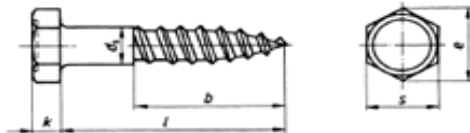

Viti a legno testa esagonale

ds	5,0	6,0	7,0	8,0	10,0	12,0	16,0
l / mm							
20	●						
25	●	●		●			
30	●	●	●	●			
35	●	●	●	●			
40	●	●	●	●	●		
45	●	●	●	●	●		
50	●	●	●	●	●	●	
55		●		●	●		
60	●	●	●	●	●	●	●
65		●		●			
70	●	●	●	●	●	●	●
75				●			
80	●	●	●	●	●	●	●
90		●	●	●	●	●	●
100		●	●	●	●	●	●
110		●	●	●	●	●	●
120		●	●	●	●	●	●
130		●	●	●	●	●	●
140		●	●	●	●	●	●
150			●	●	●	●	●
160			●	●	●	●	●
170			●				
180			●	●	●	●	●
190			●				
200				●	●	●	●
210			●				
220						●	
240						●	
250						●	
260						●	
280						●	
300						●	

Viti a legno testa esagonale

ds	5,0	6,0	7,0	8,0	10,0	12,0	16,0
l / mm							
CONFEZIONE	200	200	200	100	100	100	25
		≤ 65	≤ 50	≤ 140	≤ 90	≤ 70	
		100	100	50	50	50	
		>65	>50	>140	>90	≤ 110	
						25	
						>110	
b	lunghezza filettatura ≥ 0,6 l						
k	3,5	4	5	5,5	7	8	10
e	8,63	10,89	13,07	14,2	18,72	20,88	26,17
s	8	10	12	13	17	19	24